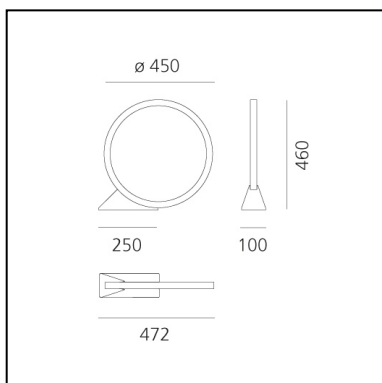

"O" 45 - Floor/Wall/Ceiling

Elemental

IP67  

LUMINAIRE

- Watt: **22W**
- Delivered lumens output: **859lm**
- CCT: **3000K**
- CRI: **90**

Notes

DESCRIPTION

"O" is an essential element that, when switched off, frames nature and suggests perspectives, an unobtrusive object in space that does not alter environmental balances. Its controlled and comfortable light emission can be adjusted with sensors and with the Artemide App to ensure focused operation, thus preventing waste and respecting the circadian cycles of all animal and plant species.

Introduced in 2018 both floor and suspended outdoor versions, it is a perfect lighting also for indoor use thanks to a cabled option that allows easy relocation. Also in this case the IP degree of protection is still suitable for outdoor use. Its lightness is not just formal: its thin aluminium profile is an element of its own, which can be moved wherever necessary, allowing multiple uses, and creating a pleasant ambience anywhere with its soft, non-glaring light. "O" is developed in the original 90-cm diameter version, as well as in a smaller, 45-cm and bigger 150-cm versions featuring all the characteristics of the original one. "O" is thus a comprehensive family of elements creating dynamic lightscapes.

DIMENSIONS

- Length: **cm 47.2**
- Height: **cm 46**
- Diameter: **cm 45**
- Base Length: **cm 24.7**
- Base Width: **cm 10**